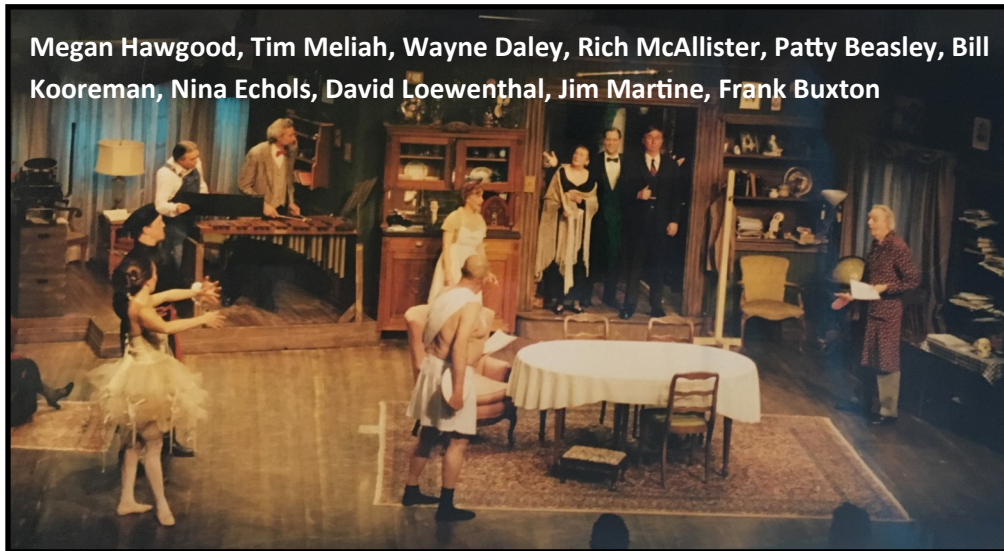

David Loewenthal, Jennifer Jett, Patti Beasley, Wayne Daley, Frank Buxton, Rich McAllister, Megan Hawgood, Tim Meliah, Bob Zinn, Jim Martine, Anne Fleming, Karlene George, Bill Kooreman

YOU CAN'T TAKE IT WITH YOU - 2001

CAST: Patti Beasley, Tina Borders, Frank Buxton, Wayne Daley, Nina Echols, Anne Fleming, Karlene George, Megan Hawgood, Ted Hoppin, Jennifer Jett, Bill Kooreman, David Lowenthal, Jim Martine, Rich McAllister, Tim Meliah, Per Sherwin, Ned Thorne, Robert Zinn

Director: Todd Jamieson   **Sound & Music Design:** Frank Buxton   **Production Design:** Mark Sell   **Costume Design:** Barbara Deering
Sound & Lighting Technician: Matt Hadlock   **Assistant Director:** Rosanna Hughes   **Stage Manager:** Sophia Miller   **Props:** N. Steven Stiles

Megan Hawgood, Tim Meliah, Wayne Daley, Rich McAllister, Patti Beasley, Bill Kooreman, Nina Echols, David Loewenthal, Jim Martine, Frank Buxton