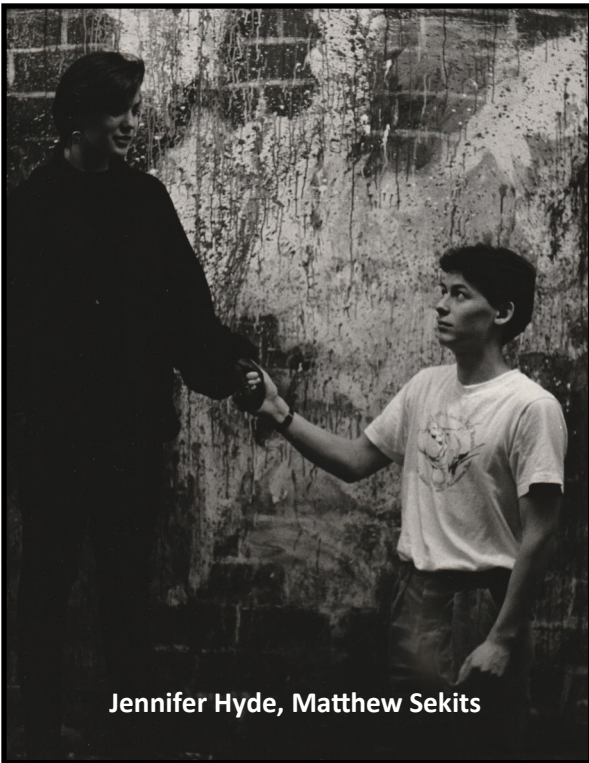

WEST SIDE STORY - 1988

Greasepaint Repertory Company

CAST: Susan Marie Adamczewski, Jenny Allen, Kirstie Bingham, Bill Campbell, Catherine Conoley, John Conoley, Sabrina Fiander, Jennifer Fitzgerald, Jordan Friedman, Jennifer Hyde, Rob Johnsen, Chris Kattan, Hallie Mahnken, Amy Nelson, Peter O'Connor, Mandy Olufson, Matthew Sekits, Alison Stafford, Susan Tate, Emily Williamson

Director: Susie Glass Burdick

Costume Designer: Molly Nelson

Choreographer: Akab Pietsch

Scenic Designer: Jenny Schmid

Music Director: Barbara Stuart

Jennifer Hyde, Matthew Sekits

WEST SIDE STORY - 1988
Greasepaint Repertory Company

Back Row: Alison Stafford, Emily Williamson, Kristie Bingham, Jennifer Truluck, Amy Conner, Jennifer Allen, Jordan Friedman, Matthew Sekits

Middle Row: Rob Johnsen, Sabrina Fiander, Catherine Conoley, Christopher Kattan

Front Row: Peter O'Connor, Hallie Bowman, John Conoley, Susan Tate, Jennifer Hyde, Susan Marie Adamczewski, Amanda Olusfon

WEST SIDE STORY - 1988
Greasepaint Repertory Company

west side
story

greasepaint repertory company
Jan 29 - Feb 21 • 1988 • 842-8569