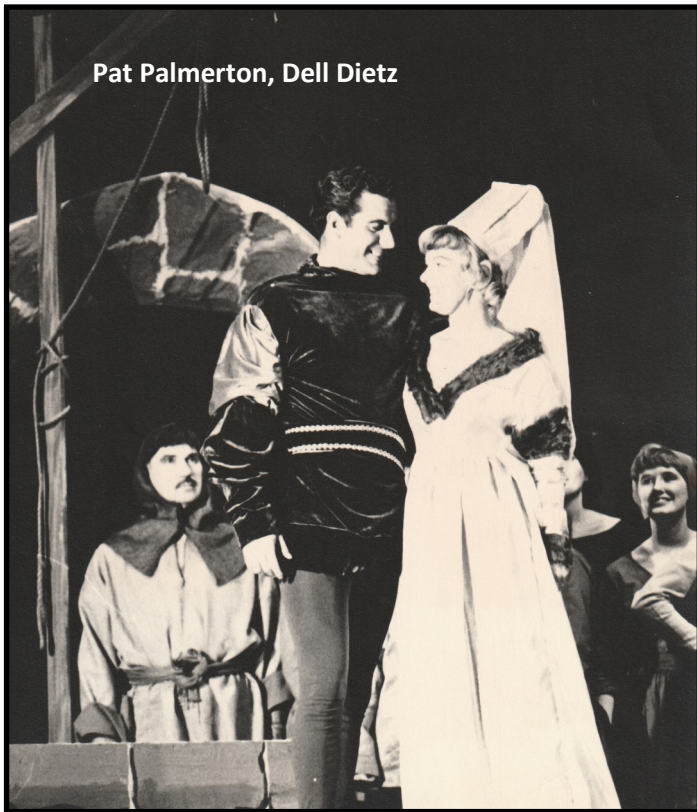

Gigi Kidder, Lyman Black

THE VAGABOND KING - 1964
Bainbridge Light Opera Association

Lyman Black

Ben Bradford, Pat Palmerton

THE VAGABOND KING - 1964

Bainbridge Light Opera Association

Pat Palmerton, Dell Dietz

Director: Aurora Valentinetti

Costumes: Louise Berg, Margaret Clarke, Charlotte Diltz, Thelma Mason, Gigi Stevens

Musical Director: Ted Devere

Choreography: Dorothy Fisher

Production Manager: Myra Wistrand

THE VAGABOND KING - 1964

Bainbridge Light Opera Association

THE BAINBRIDGE LIGHT OPERA ASSOCIATION
presents

"VAGABOND KING"

at COMM. BAINBRIDGE AUDITORIUM

June 20, 26, 27 at 8:30 p.m.

June 21 (A Sunday "Day-Closer" performance) at 6:30 p.m.

PRODUCTION MANAGED by Myra Lenington with STAGE DIRECTOR, Aurora Valentinetti
MUSICAL DIRECTOR, Ted Plute CHOREOGRAPHER, Dorothy Fisher
COSTUMES, Louise Mills SCENERY DESIGN, Kern Devin
PROPERTIES, Dorothy Haenchen CONSTRUCTION, George Harvey