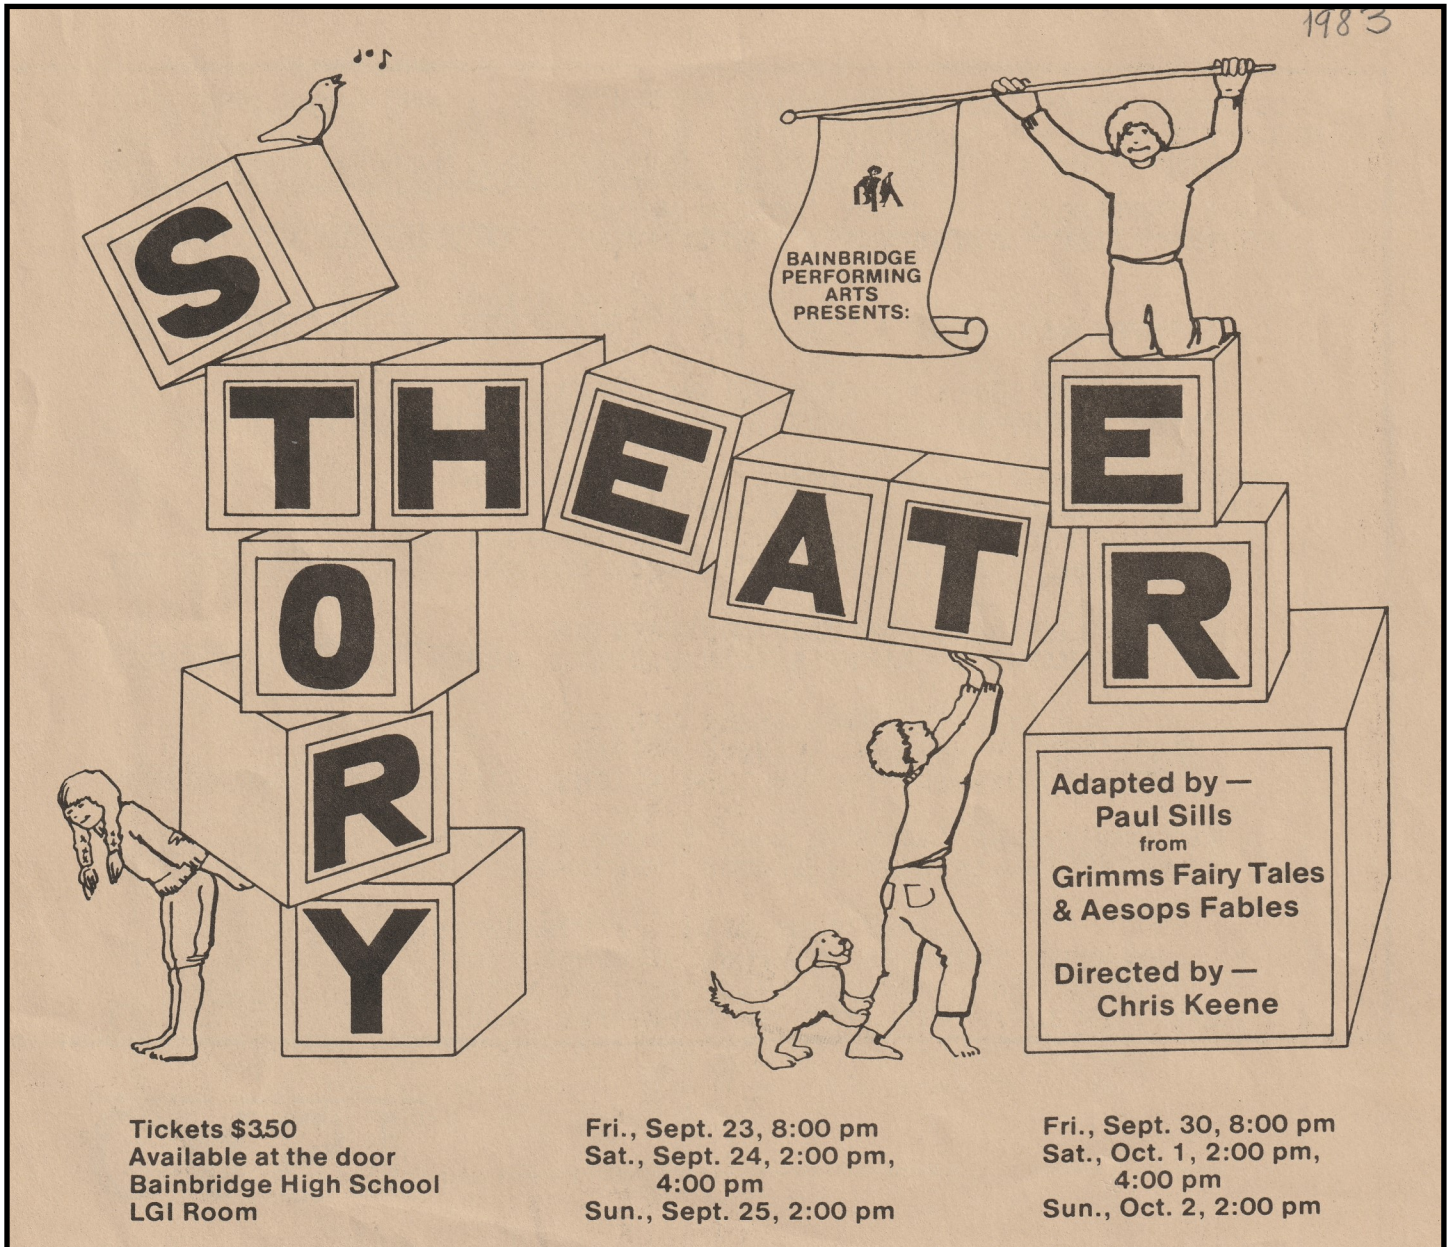

STORY THEATRE - 1983

Children's Production

CAST: Laura Allen, Marlene Baer, Drew Bennett, Sabrina Fiander, Jordan Friedman, Saskia Gould, Jessica Harris, Julie Kueckelhan, Ana-Lisa Lindstrom, Sheila McClure, Colleen McGrew, Steve McGrew, Matt McKinstry, Tanya Reany, Melissa Rockefeller, Ariel Stafford, Samara Wilson

Director: Christopher Keene

Props: Kathy Baer

Costume Advisor: Mary Braden

Production Manager: Claudia Donnelly

Masks: Ellie Gould

STORY THEATRE - 1983
Children's Production

1983

Adapted by —
Paul Sills
from
Grimms Fairy Tales
& Aesops Fables