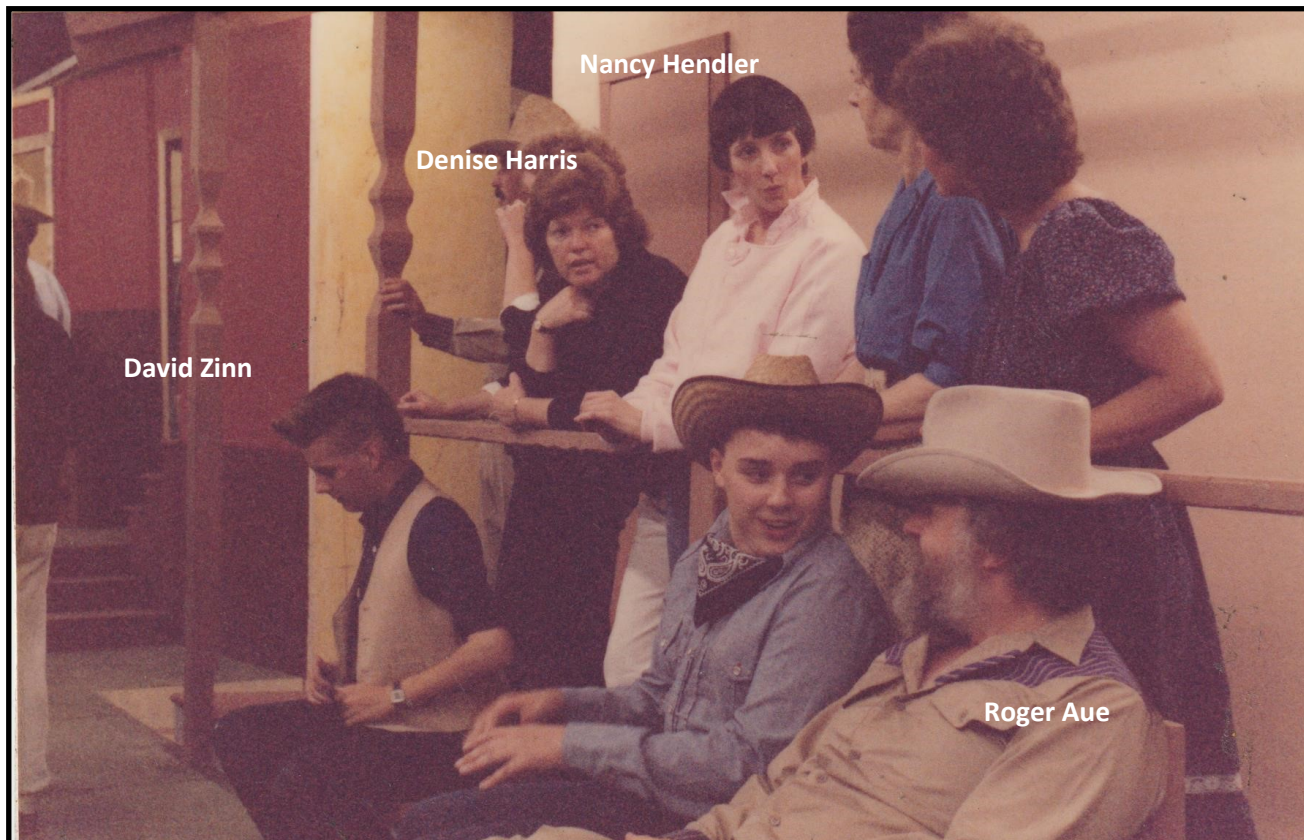

GIRL CRAZY - 1985

CAST: Adele Berg, Bill Campbell, Deborah Cheadle, Bob McAllister, Cindy McAllister, Michelle McCrackin, John Sandifer, Brad Watson. Bob Zinn

ENSEMBLE: Roger Aue, Patrice Baird, Marilyn Belieu, Linda Buck, Ron Carr, Bob Cederwall, Anne Fleming, Denise Harris, Nancy Hendler, Steve Hysten, Molly Nelson, Vicky Prongay, Chris Treacy, John Wukstich, David Zinn

Director/Choreographer: Christopher Nardine

Orchestra Director: Patty Mendenhall

Vocal/Chorus Director: Karen Rice

Costume Coordinator: Louise Mills

Set Design: Denise Harris