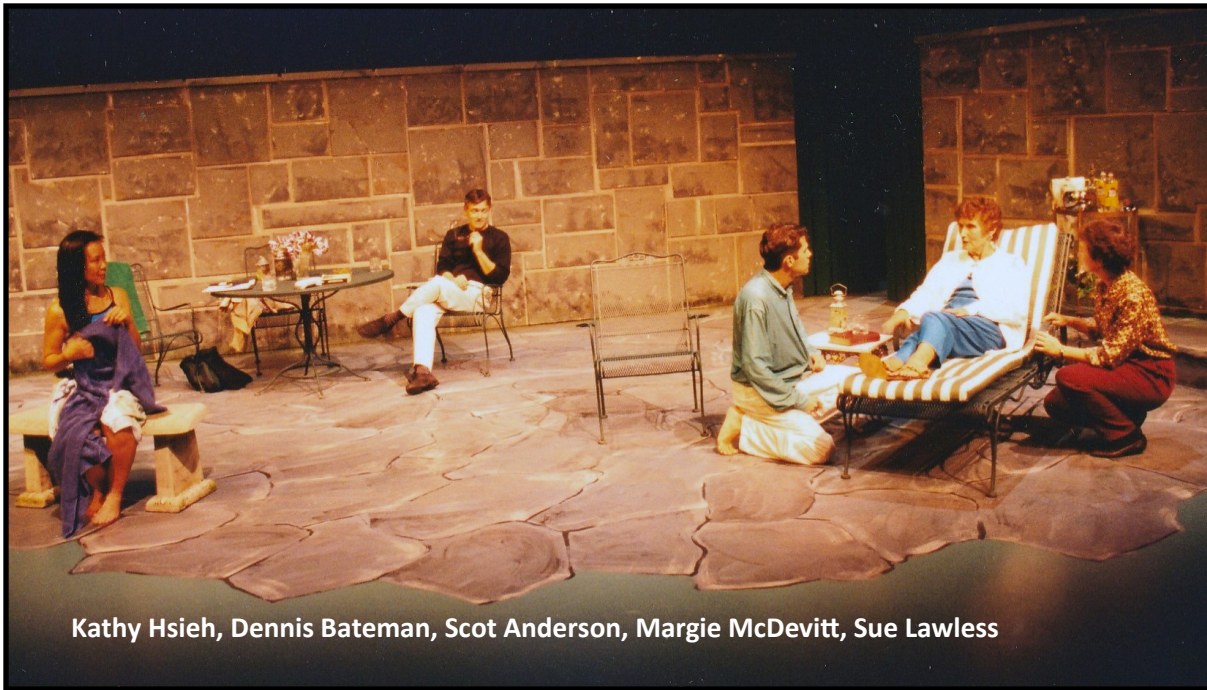

THIS DAY AND AGE - 1997

CAST: Scot Anderson, Dennis Bateman, Kathy Hsieh, Sue Lawless, Jim Martine, Margie McDevitt

Directed by: Frank Buxton

Costume Coordinator: Bonnie Christofferson

Set Design/Technical Director: Justin Gelle

Lighting Design: Barbara Garnish

Stage Manager: Carol Chamberlain

Sound Technician: Matt Hadlockl

Props Master: Diana Liljelund

Scenic Artist: Claudia McKinstry

Kathy Hsieh, Dennis Bateman, Scot Anderson, Margie McDevitt, Sue Lawless