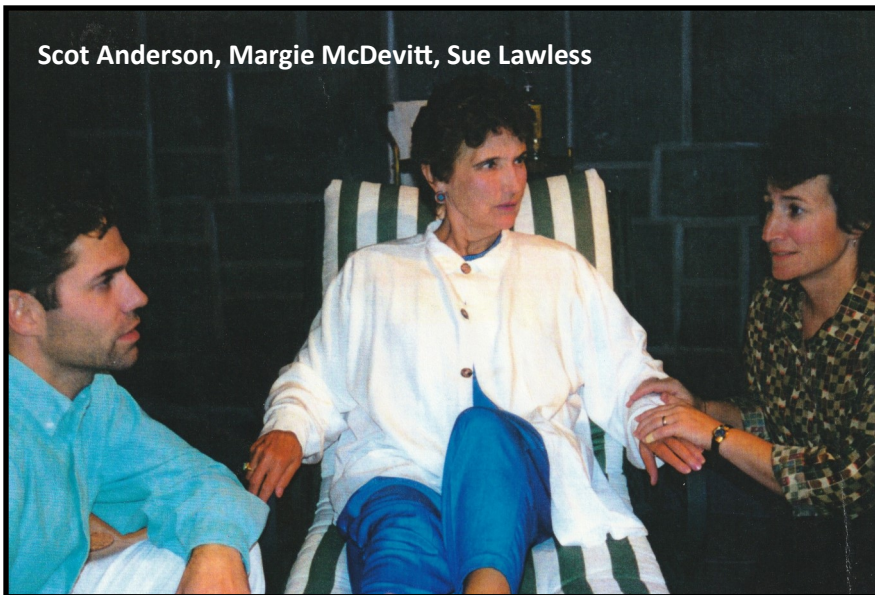

Scot Anderson, Margie McDevitt, Sue Lawless