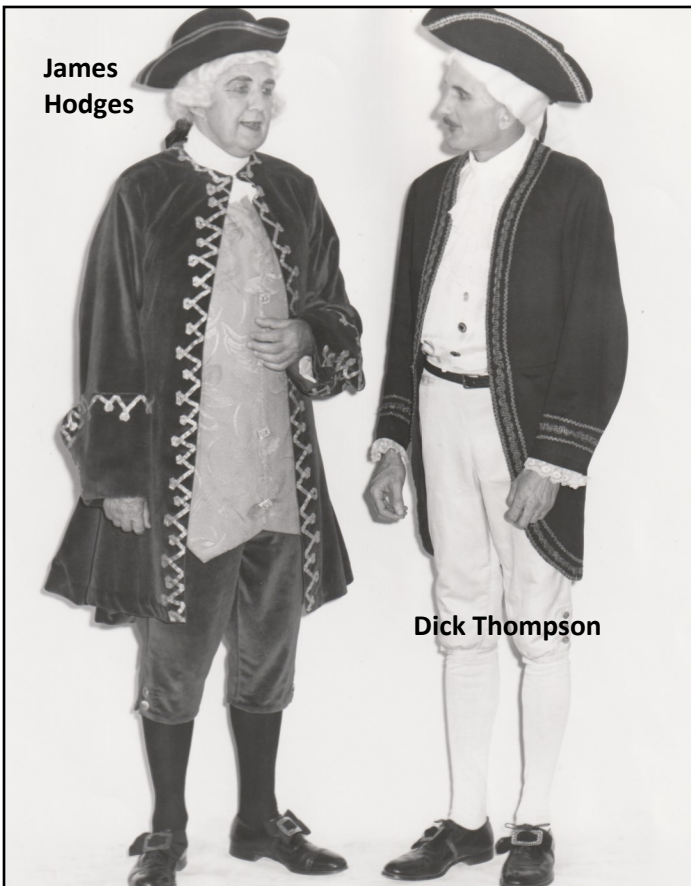

**Drama Director:** Gertrude S. Armstrong

**Technical Director:** Dale Armstrong

**Set Designer:** Armistead Coleman

**Musical Director:** Linder Palmerton

**Costume Coordinator:** Louise Mills

**Choreographer:** Miguel Teal

# NAUGHTY MARIETTA - 1960

## Bainbridge Light Opera Association

Arnold Haenchen, Pat Allen

James Brown, Dell Simpson

James  
Hodges

Dick Thompson

Gina Ritchie

**NAUGHTY MARIETTA - 1960**  
**Bainbridge Light Opera Association**

**Lyman Black, Lucille Berg**