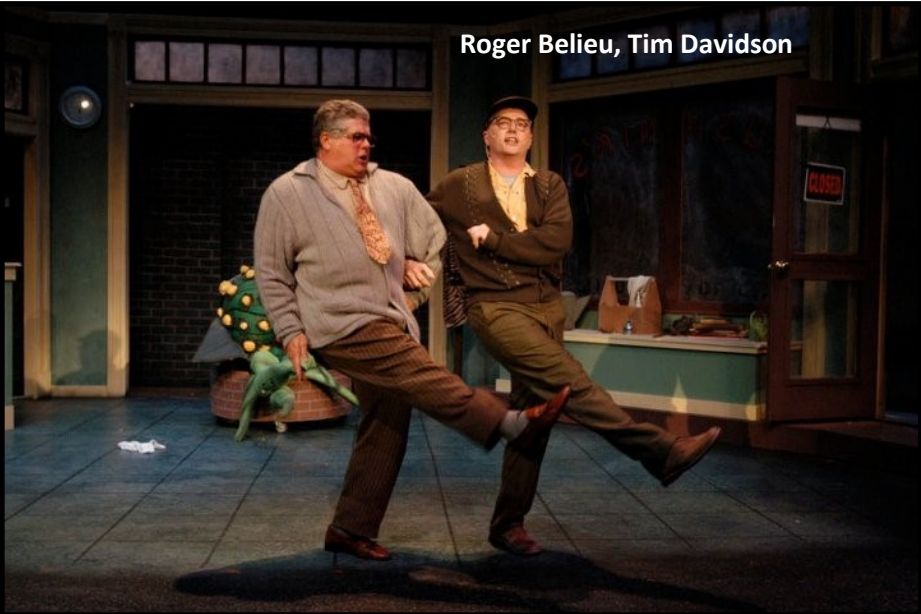

Roger Belieu, Tim Davidson

Colleen Gillon, Ann Gendreau, Lizzie Sivitz, Diane Walker, Jake Mallove, Sue Bielka (plant puppeteer),
Luc Rosenthal, Hannah Crichton

LITTLE SHOP OF HORRORS - 2005

Stephanie Sanford, Jessica Low, Ramona Freeborn, Jeff Pawlik, Colleen Gillon, Tim Davidson, Roger Belieu,
Sue Bielka (plant puppeteer)