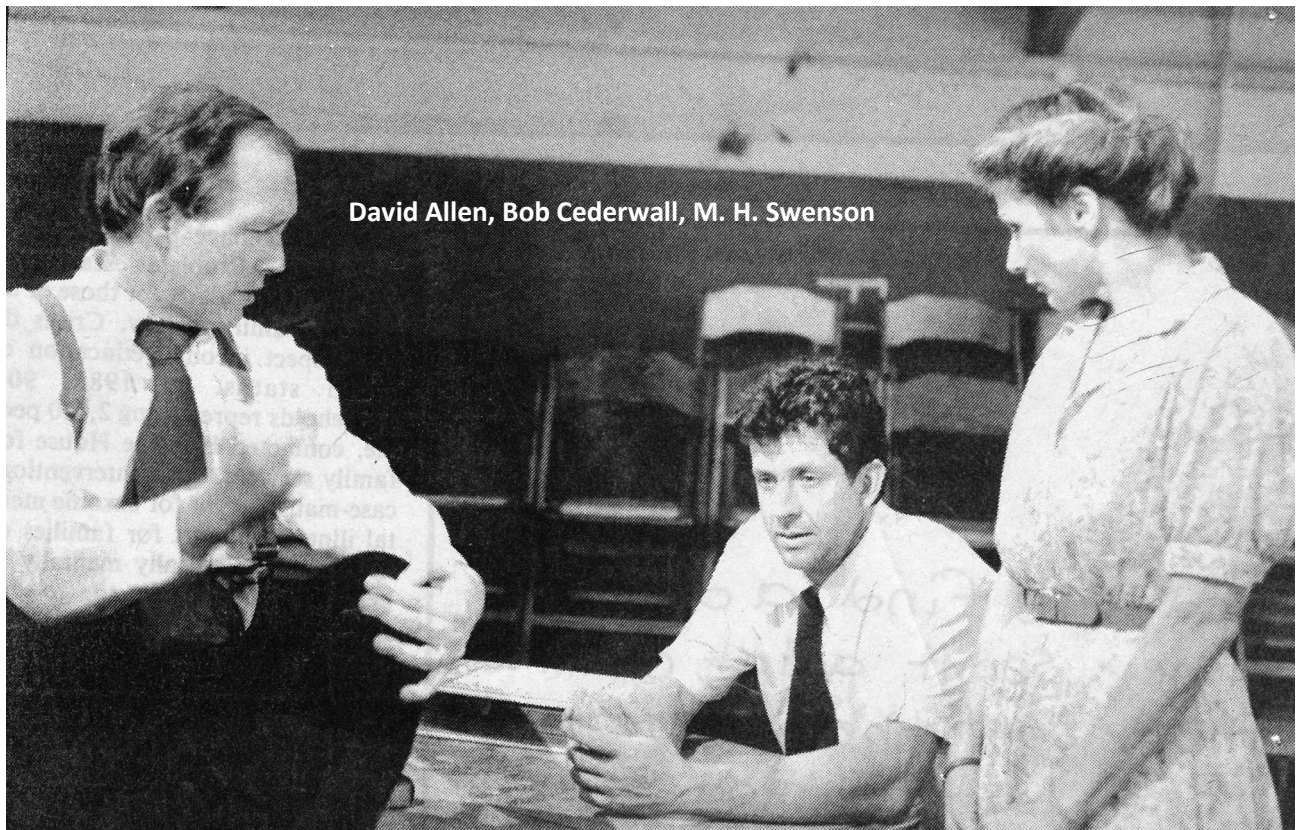

INHERIT THE WIND - 1986

INHERIT THE WIND - 1986

CAST: David Allen, Heidi Boren, Bill Campbell, Bob Cederwall, Joe Claseman, Catherine Conoley, John Conoley, Barbara Fuller, Laura Hamm, Cindy Kelly, _____ Klein, Monty Malven, Bob McAllister, Wilbur Nystrom, Michael Rice, Mary Anne Seibert-Hamm, Steve Soderland, M. H. Swenson, Roy Upham, Robert Zinn