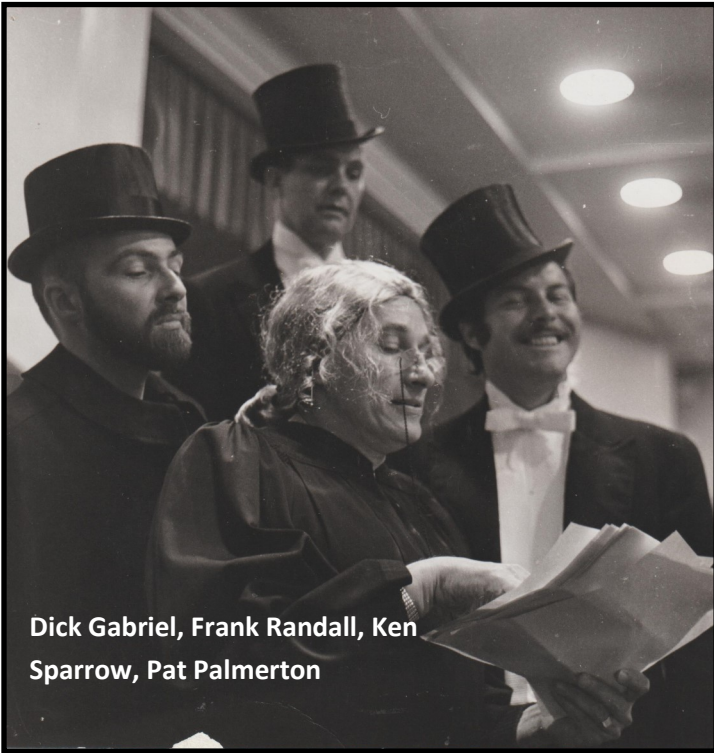

Director: Aurora Valentinetti

Costume Design: Patsy Adams

Set Design: Peggy Brunton, Jean Rizer

Stasia Miller, Nancy Dorsey

DIE FLEDERMAUS - 1970
Bainbridge Light Opera Association

Dick Gabriel, Frank Randall, Ken Sparrow, Pat Palmerton

Genny Randall, Sherron Karasek, Carol Brown, Amy Johnson, Betty Long, Anne Cook

Beverly Berg, Carol Brown, Pat Palmerton

DIE FLEDERMAUS - 1970

Bainbridge Light Opera Association

Marie Baker, BLOA President; Harold Heath, Seattle Opera Association; Pat Palmerton, Seattle Opera; Aurora Valentinetti, Director