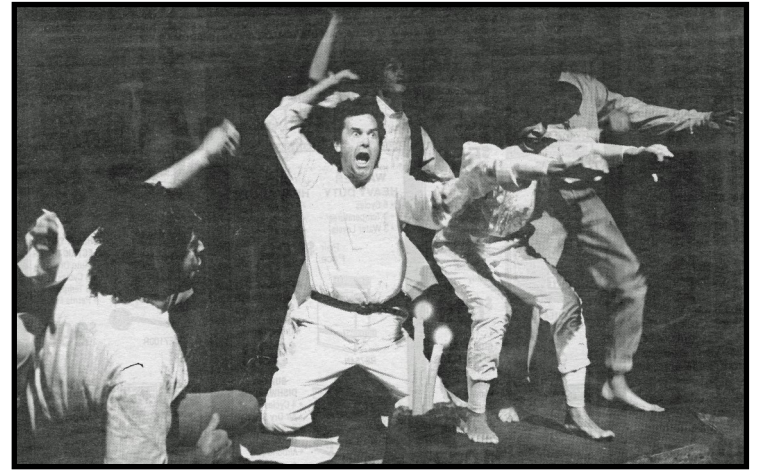

BIG RIVER - 1993

CAST: David Alexander, Susan Anemone, Elaine Bautista, Chad Beisman, Bart Berg, Bob Cederwall, Phil Crumley, Anne Fleming, Denise Harris, Barbara Hume, Corinna Lapid-Munter, Liz McKenna, Rudolph Misher, Gena Ritchie, Phyllis Spring, Barbara Stuart, J. Stegar Thompson, Julie Vogt, Cassandra Zarkades

Director: Susie Glass Burdick

Set Designers: Denise Harris, Peter O'Connor   **Technical Director:** Justin Gelle

Choreographer: Barbara Hume   **Stage Manager:** Mary Parker

Musical Director: Teresa Metzger   **Props:** Sally LaGrandeur   **Sound:** Sam Smellow

Costume Design: Carol Fleming, Sandy Fleming   **Lighting:** Barbara Garnish