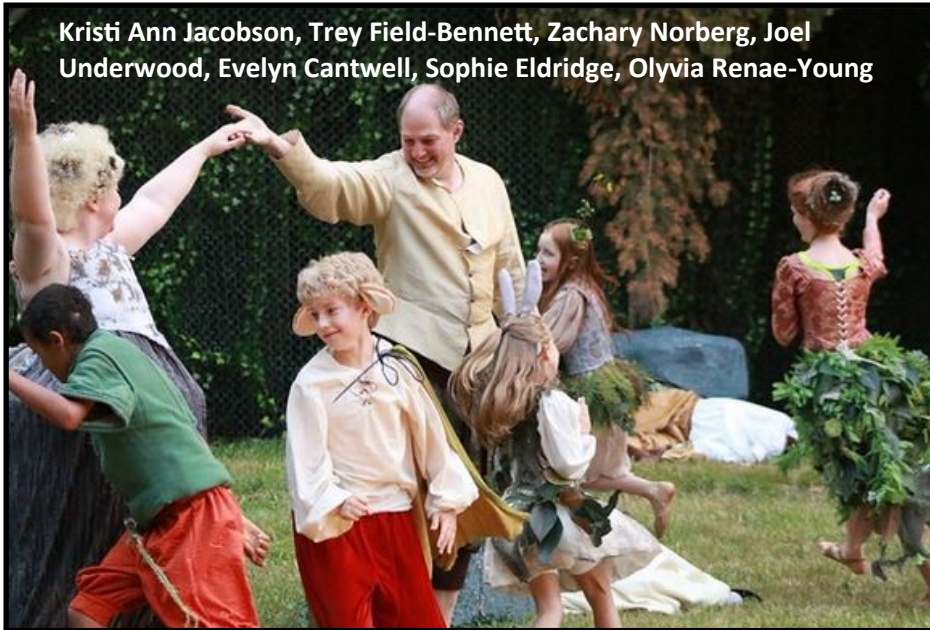

# A MIDSUMMER NIGHT'S DREAM - 2015

## The Bard at Bainbridge

Kristi Ann Jacobson, Trey Field-Bennett, Zachary Norberg, Joel Underwood, Evelyn Cantwell, Sophie Eldridge, Olyvia Renae-Young

**CAST:** Austin Bennett, Evelyn Cantwell, Robert Downing, Bentley Eldridge, Matt Eldridge, Sophie Eldridge, Gary Fetterplace, Trey Field-Bennett, Jennifer Hodges, Kristi Ann Jacobson, Chris Lane, Max Levit, Dara Lillis, Heidi Lindholm, Aaron Moore, Chris Norberg, Zachary Norberg, Linda Owens, Jennifer Pippin-Montanez, Olyvia Renae-Young, George Shannon, Joel Underwood, Diane Walker, Eleanor Withrow, Katriana Zommers